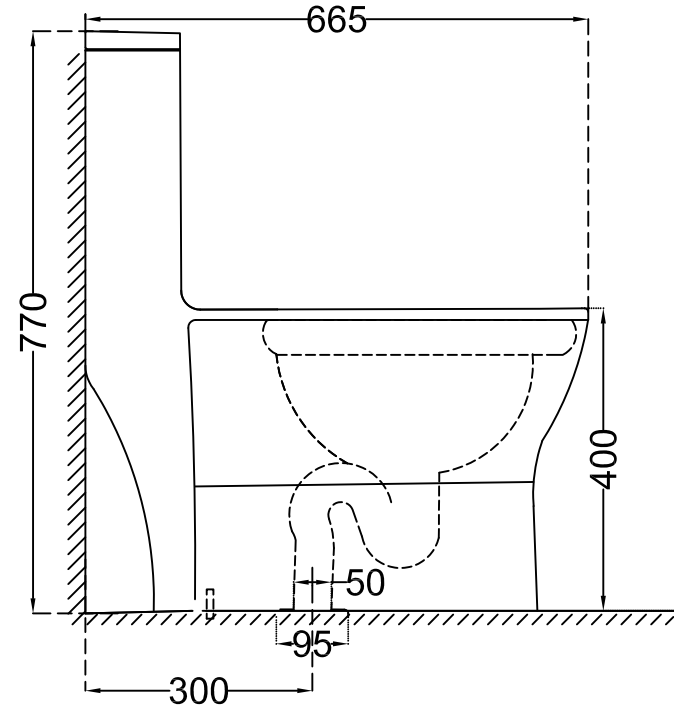

TOP VIEW

BACK VIEW

SIDE VIEW

 BY Jaquar <small>GROUP</small>	Jaquar Group Global Headquarters Plot No. 3, Sector- M-11, IMT Manesar Gurgaon, NCR - 122050, India E-mail : Sales: support@jaquar.com Customer Service : service@jaquar.com		ITEM CODE AIS-WHT-101855S300SPPSMY
	ITEM TYPE SINGLE PIECE WC S TRAP-300 MM	ITEM SIZE 355X665X770 mm	
	ALL DIMENSIONS ARE IN MM. (TOLERANCE ± 5 MM)		