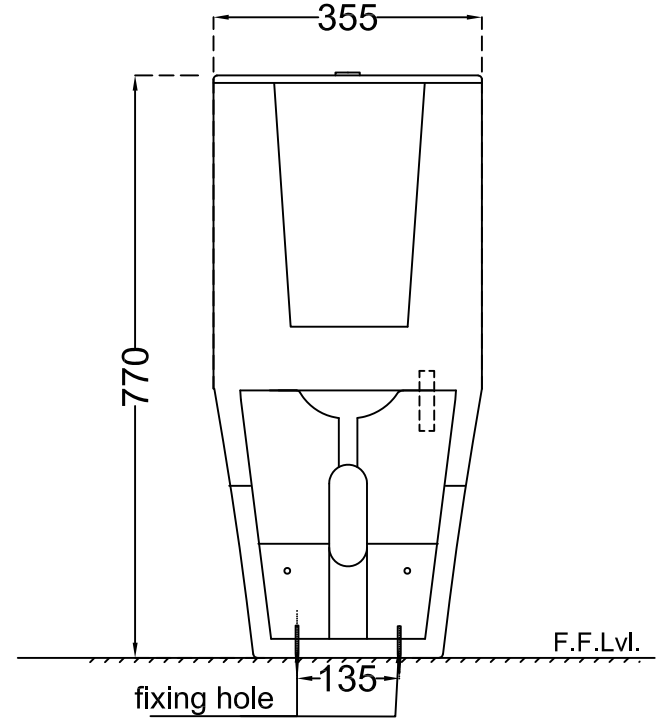

TOP VIEW

BACK VIEW

SIDE VIEW

 BY Jaquar <small>GROUP</small>	Jaquar Group Global Headquarters Plot No. 3, Sector- M-11, IMT Manesar Gurgaon, NCR - 122050, India E-mail : Sales: support@jaquar.com Customer Service : service@jaquar.com		ITEM CODE AIS-WHT-101855S300SPPSMY
	ITEM TYPE SINGLE PIECE WC S TRAP-300 MM	ITEM SIZE 355X665X770 mm	
	ALL DIMENSIONS ARE IN MM. (TOLERANCE ± 5 MM)		